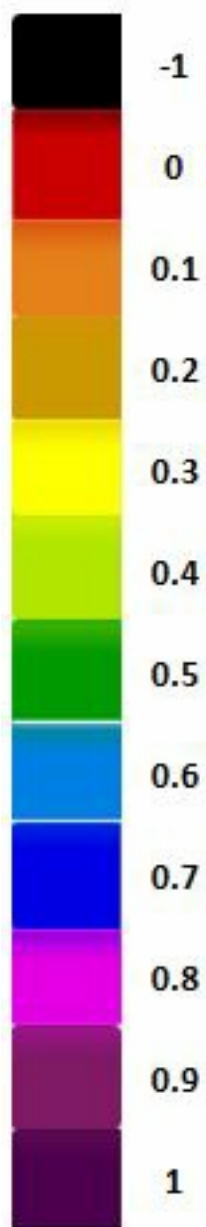

Client :

Demo
Farmer

Farm :

Demo
Farm 3

Date : 01-
11-17

NDVI LEGEND

CRÖI

The logo consists of the letters 'CRÖI' in a bold, sans-serif font. The 'C' and 'I' are dark green, while the 'R' and 'O' are red. The 'O' is stylized to resemble a fruit, with two green leaves and a small blue stem detail on top. The letters have a white outline and a slight drop shadow.