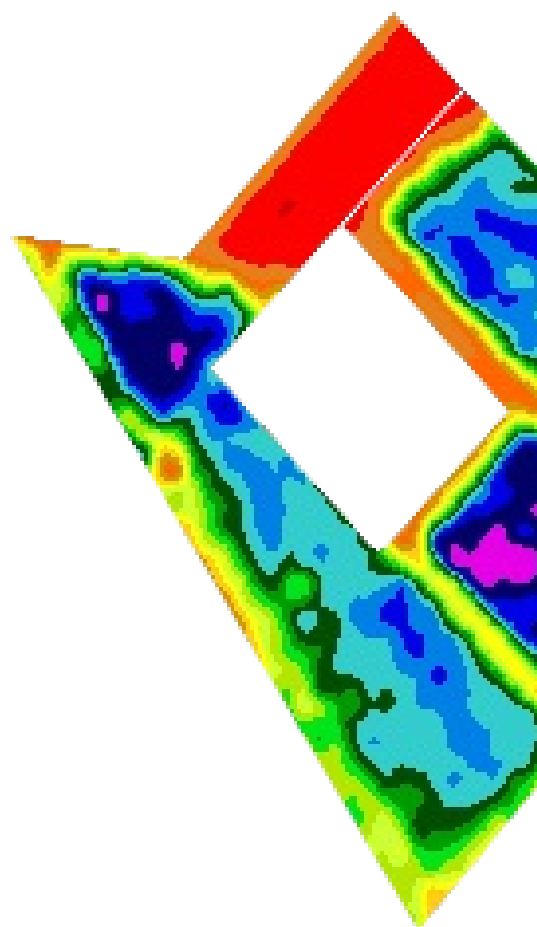

Client :

Demo
Farmer

Farm :

Demo
Farm 3

Date : 01-
11-17

NDVI LEGEND

CRÖI

The logo consists of the letters 'CRÖI' in a bold, sans-serif font. The 'C' and 'I' are dark green, while the 'R' and 'O' are red. The 'O' is stylized to resemble a fruit, with two green leaves and a small blue stem detail on top. The letters have a white outline and a slight drop shadow.