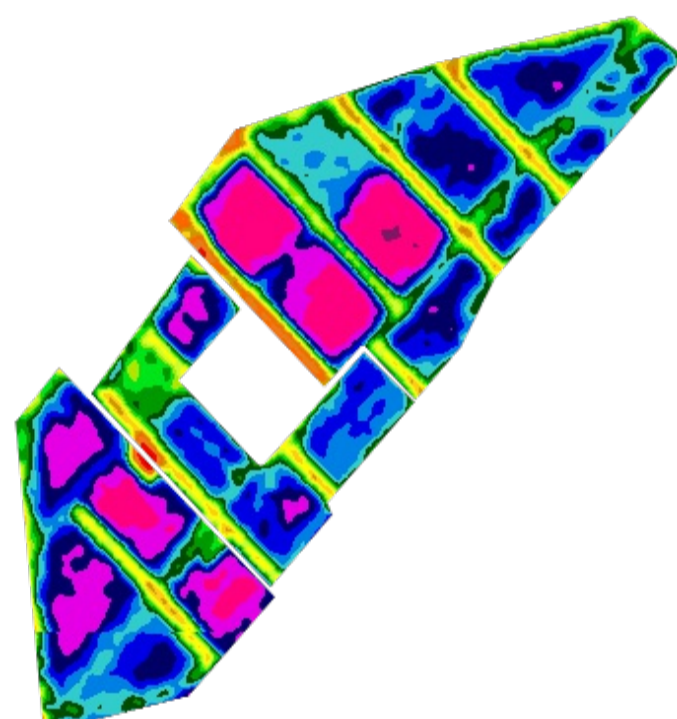

Client :
Demo
Farmer

Farm :
Demo Farm
3

Date : 01-
11-17

NDVI LEGEND

Protection Through Detection

CROPWATCH

AFRICA